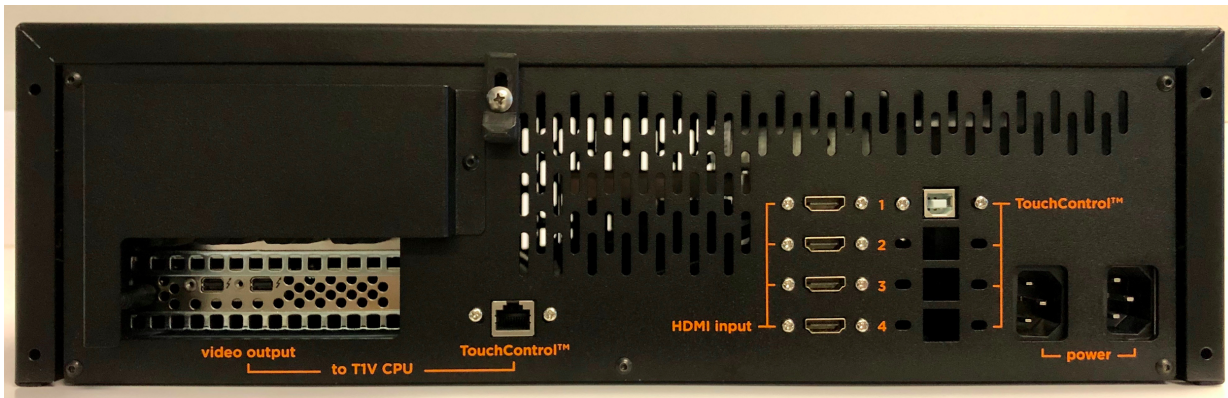

# T1V Hardline Input (dual / quad) with optional TouchControl™

T1V's Hardline Input (HLI) add-on accessory enables you to connect a variety of inputs, including but not limited to an in-room PC, laptop, camera, document camera, cable box, Blu-Ray Player, media player, and more. The dual option includes two (2) hardline input connections; the quad option includes four (4) hardline input connections.

SKU	ACC-HLI-2-B, ACC-HLI-4-B,
<b>Technical Specifications</b>	
Dimensions (W x H x D)	19in x 5.25in x 15in (3RU)
Weight	20 lbs
Inputs	Dual: 2x 1080p HDMI Quad: 4x 1080p HDMI  Optional TouchControl™ embedded for each video input
Output	Thunderbolt
Audio	embedded L/R stereo supported
Power Consumption	Dual: 16 W Quad: 22 W
Thermal Output	Dual: 105 BTU/hr Max Quad: 153 BTU/hr Max

**HLI Device**

Rear view