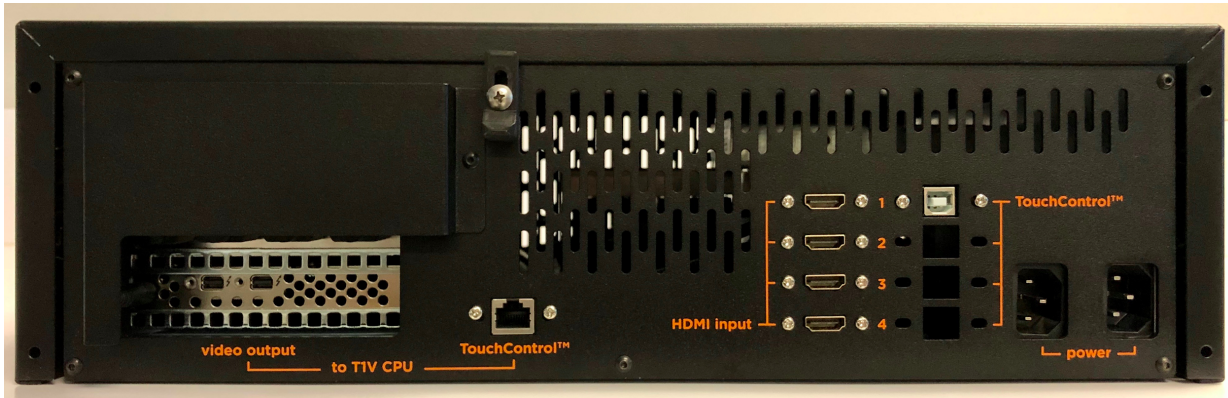

PRODUCT SPECIFICATION SHEET

T1V Hardline Input (dual / quad) with optional TouchControl™

T1V's Hardline Input (HLI) add-on accessory enables you to connect a variety of inputs, including but not limited to an in-room PC, laptop, camera, document camera, cable box, Blu-Ray Player, media player, and more. The dual option includes two (2) hardline input connections; the quad option includes four (4) hardline input connections.

SKU	ACC-HLI-2-B, ACC-HLI-4-B,
Technical Specifications	
Dimensions (W x H x D)	19in x 5.25in x 15in (3RU)
Weight	20 lbs
Inputs	Dual: 2x 1080p HDMI Quad: 4x 1080p HDMI Optional TouchControl™ embedded for each video input
Output	Thunderbolt
Audio	embedded L/R stereo supported
Power Consumption	Dual: 16 W Quad: 22 W
Thermal Output	Dual: 105 BTU/hr Max Quad: 153 BTU/hr Max

HLI Device

Rear view